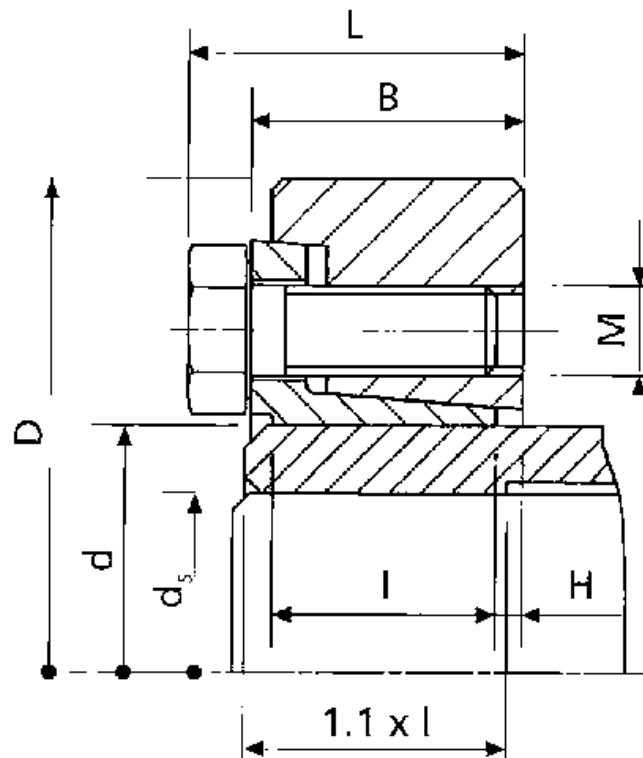

Article number: 437900165

Description: Rota-fix shaft-hub connection SA 165

Measures

B mm = 68.0
 d H8 mm = 165
 D mm = 290.0
 ds mm = 120
 F kN torque = 650
 H = 7.5
 I mm = 56.0
 L mm = 79.0

M mm = M16
 T N m torque = 39000
 Ts N m bolt tightening torque = 250